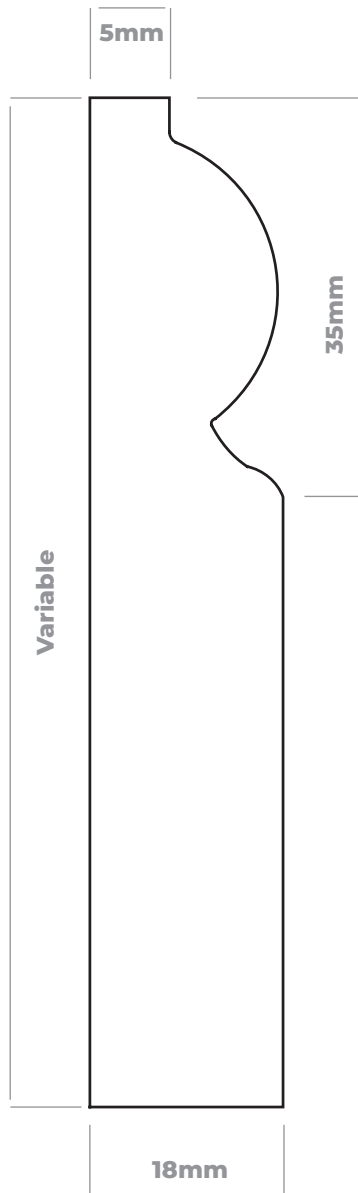

## Torus Profile

WIDTH (mm)	THICKNESS (mm)	LENGTH (mm)	
69	18	4400	Special
94	18	4400	Special
119	18	4400	Special
144	18	4400	Special
169	18	4400	Special
194	18	4400	Special

**Drawing not to scale.**

Available in varying widths, thickness and lengths on request.