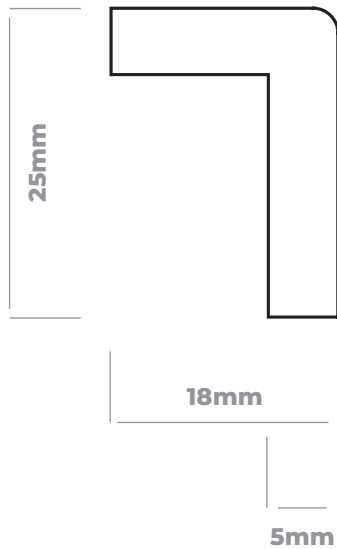

## External Corner

WIDTH (mm)	THICKNESS (mm)	LENGTH (mm)	
25	18	2440	Special

**Drawing not to scale.**

Available in varying lengths on request.