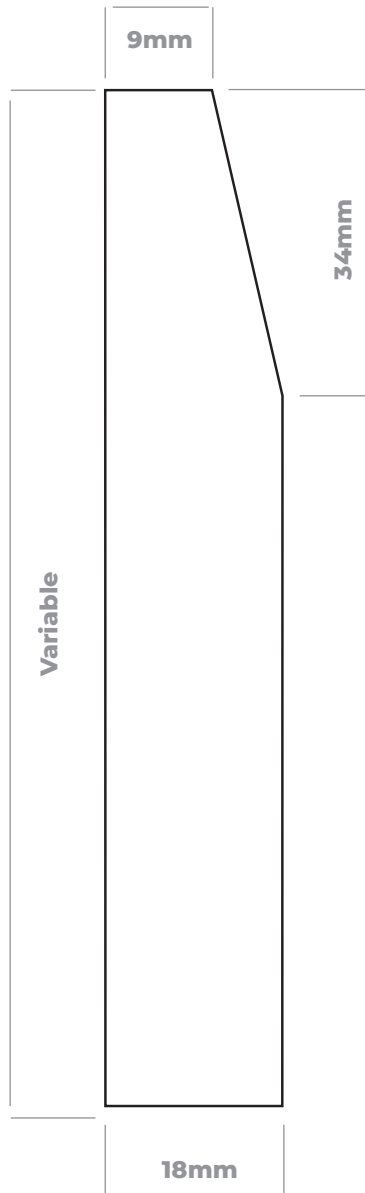

Bevelled Profile

WIDTH (mm)	THICKNESS (mm)	LENGTH (mm)	
69	18	4400	Stock
94	18	4400	Stock
119	18	4400	Stock
144	18	4400	Stock
169	18	4400	Special
194	18	4400	Special

Drawing not to scale.

Available in varying widths, thickness and lengths on request.